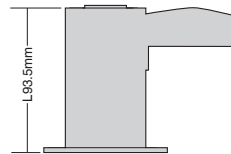

The Die Cast GU10 Fire Rated Short Can Downlights that have a square fascia, are IP20 rated and have a die cast aluminium bezel.

FGFSDCSSC

Specification

- Voltage:** 240V
- Output Wattage:** 35W max (flammable surfaces)
50W max (non-flammable surfaces)
- Lamp (not included):** GU10 halogen/CFL/LED
Aluminium reflector
(when using halogen)
- Guarantee:** 1 year
- IP Rating:** IP20
- Material:** Die cast aluminium bezel. Steel can
- Extra Info:** Cut out dimension: Ø: 73mm.
Screw driver not needed to fix incoming wiring - connector block is spring loaded so the cables push in and are clamped automatically.
'Insulation covered' cap available - CODE 'ICCAP.'

MODEL	COLOUR	DIMENSIONS (FL x FW x Ø x L mm)
FGFSDCSSC	SATIN CHROME	80 x 80 x 64.5 x 93.5mm