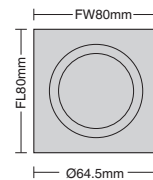

The Die Cast GU10 Fire Rated Short Can Downlights that have a square fascia, are IP20 rated and have a die cast aluminium bezel.

FGFSDCSSC

Specification

- Voltage:** 240V
- Output Wattage:** 35W max (flammable surfaces)
50W max (non-flammable surfaces)
- Lamp (not included):** GU10 halogen/CFL/LED
Aluminium reflector
(when using halogen)
- Guarantee:** 1 year
- IP Rating:** IP20
- Material:** Die cast aluminium bezel. Steel can
- Extra Info:** Cut out dimension: Ø: 73mm.
Screw driver not needed to fix incoming wiring - connector block is spring loaded so the cables push in and are clamped automatically.
'Insulation covered' cap available - CODE 'ICCAP.'

MODEL	COLOUR	DIMENSIONS (FL x FW x Ø x L mm)
FGFSDCSSC	SATIN CHROME	80 x 80 x 64.5 x 93.5mm