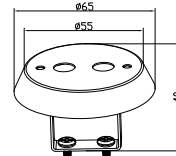

The Die Cast GU10 Fire Rated Short Can Downlights that have a square fascia, are IP20 rated and have a die cast aluminium bezel.

FGFSDCSSC

Specification

- Voltage:** 240V
- Output Wattage:** 35W max (flammable surfaces)
50W max (non-flammable surfaces)
- Lamp (not included):** GU10 halogen/CFL/LED
Aluminium reflector
(when using halogen)
- Guarantee:** 1 year
- IP Rating:** IP20
- Material:** Die cast aluminium bezel. Steel can
- Extra Info:** Cut out dimension: Ø: 73mm.
Screw driver not needed to fix incoming wiring - connector block is spring loaded so the cables push in and are clamped automatically.
'Insulation covered' cap available - CODE 'ICCAP.'

MODEL	COLOUR	DIMENSIONS (FL x FW x Ø x L mm)
FGFSDCSSC	SATIN CHROME	80 x 80 x 64.5 x 93.5mm